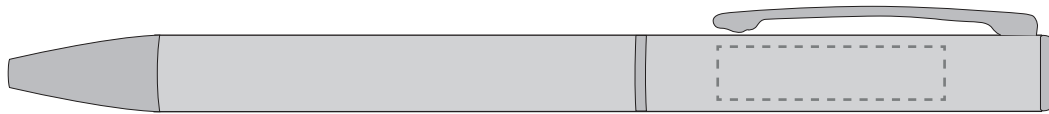

Your Ref:	Quantity:	Product Code: TPC731801
Our Ref:	Version: 1	Product Colour: SILVER

PRINTING CONCERNS:

We stock this item in the following colours

**PANTONE REFERENCE(S)**

● Engraving

ARTWORK SCALE 100%

ARTWORK SCALE 100%

Side Engrave Area:
30mm x 7mmProduct Image for visualisation
- colours may vary**The dashed line is to demonstrate print area and will not appear on your printed item****PLEASE NOTE:**